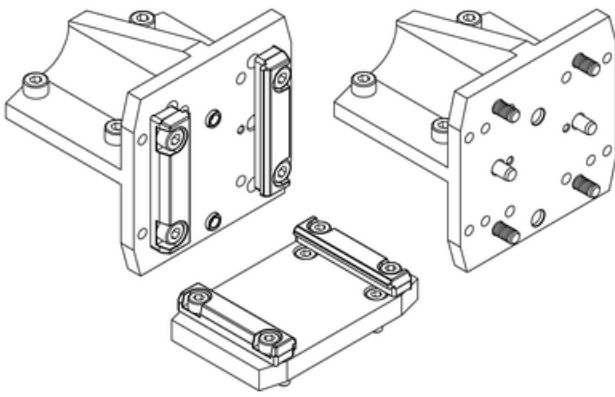

Connection plates

Mini linear units MGBS and MGTB can be mounted to one another using the standard connection plates CP. The standard connection plates support mounting with clamps (profile to carriage) or with screws (carriage to carriage). Mounting of the mini electric cylinders MCE or the mini electric sliders MSCE is also possible.

Components needed for mounting (i.e.: screws, clamping fixtures, centering rings) are included.

Dimensions in mm.

General Data

Connection plates for the XY combinations (carriage-profile mounting)

Connection plates for the XZ combinations (carriage-profile mounting)