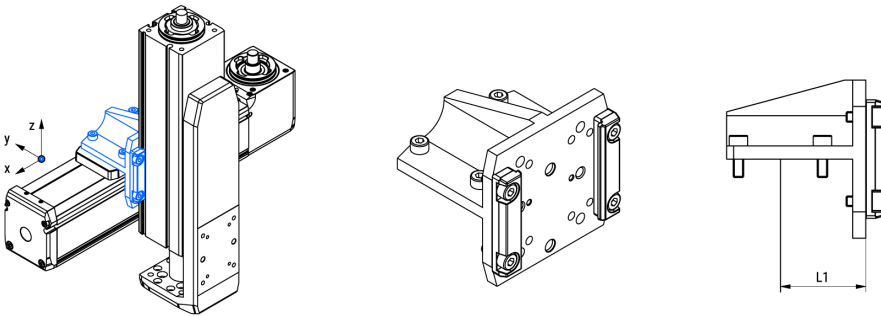

Connection plates

Mini linear units MGBS and MGTB can be mounted to one another using the standard connection plates CP. The standard connection plates support mounting with clamps (profile to carriage) or with screws (carriage to carriage). Mounting of the mini electric cylinders MCE or the mini electric sliders MSCE is also possible.

Components needed for mounting (i.e.: screws, clamping fixtures, centering rings) are included.

Dimensions in mm.

General Data

Connection plates for the XY combinations (carriage-profile mounting)

Connection plates for the XZ combinations (carriage-profile mounting)

Dimensions

Connection plates for the XY combinations (carriage-profile mounting)

Connection plates for the XZ combinations (carriage-profile mounting)

Connection plates for the XZ combinations (carriage-carriage mounting)