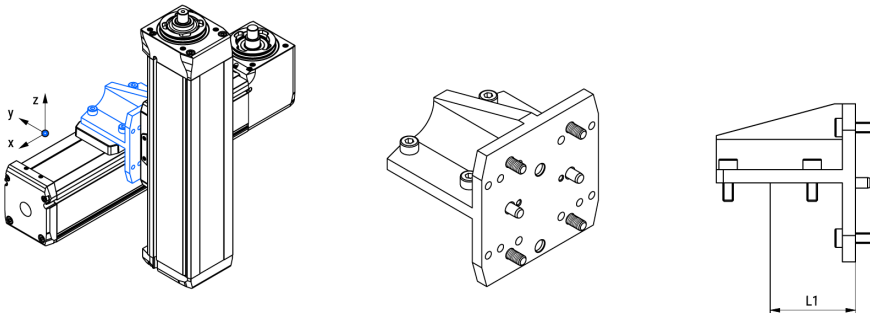

Connection plates

Mini linear units MGBS and MGTB can be mounted to one another using the standard connection plates CP. The standard connection plates support mounting with clamps (profile to carriage) or with screws (carriage to carriage). Mounting of the mini electric cylinders MCE or the mini electric sliders MSCE is also possible.

Components needed for mounting (i.e.: screws, clamping fixtures, centering rings) are included.

Dimensions in mm.

General Data

Connection plates for the XY combinations (carriage-profile mounting)

Connection plates for the XZ combinations (carriage-profile mounting)

Dimensions

Connection plates for the XY combinations (carriage-profile mounting)

Connection plates for the XZ combinations (carriage-profile mounting)

Connection plates for the XZ combinations (carriage-carriage mounting)