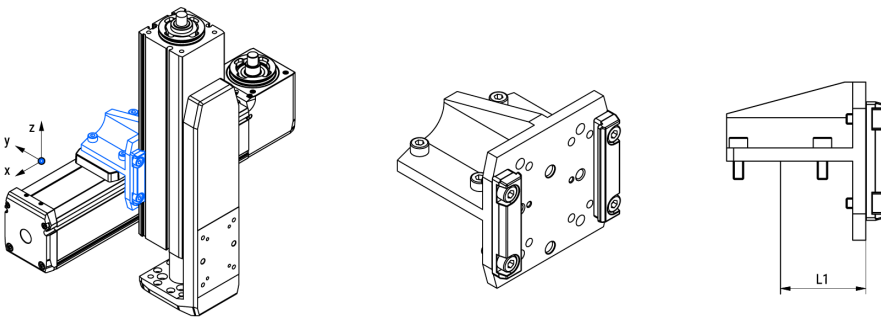

Connection plates

Mini linear units MGBS and MGTB can be mounted to one another using the standard connection plates CP. The standard connection plates support mounting with clamps (profile to carriage) or with screws (carriage to carriage). Mounting of the mini electric cylinders MCE or the mini electric sliders MSCE is also possible.

Components needed for mounting (i.e.: screws, clamping fixtures, centering rings) are included.

Dimensions in mm.

General Data

Connection plates for the XY combinations (carriage-profile mounting)

Connection plates for the XZ combinations (carriage-profile mounting)