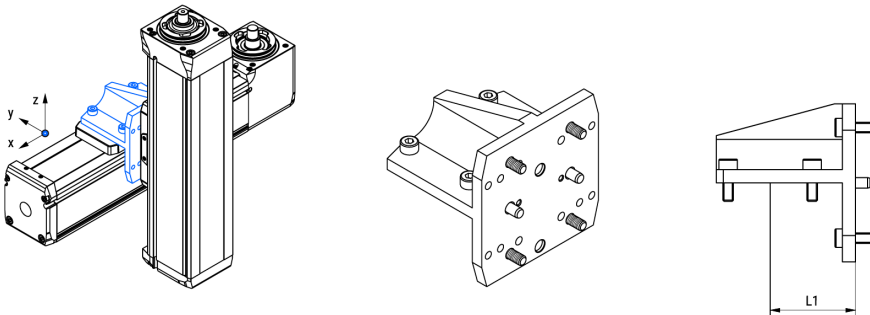

Connection plates for the XZ combinations (carriage-carriage mounting)