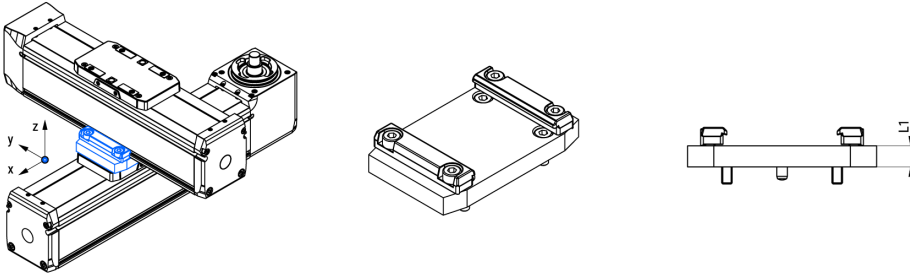

Connection plates

Mini linear units MGBS and MGTB can be mounted to one another using the standard connection plates CP. The standard connection plates support mounting with clamps (profile to carriage) or with screws (carriage to carriage). Mounting of the mini electric cylinders MCE or the mini electric sliders MSCE is also possible.

Components needed for mounting (i.e.: screws, clamping fixtures, centering rings) are included.

Dimensions in mm.

General Data

Connection plates for the XY combinations (carriage-profile mounting)

Connection plates for the XZ combinations (carriage-profile mounting)