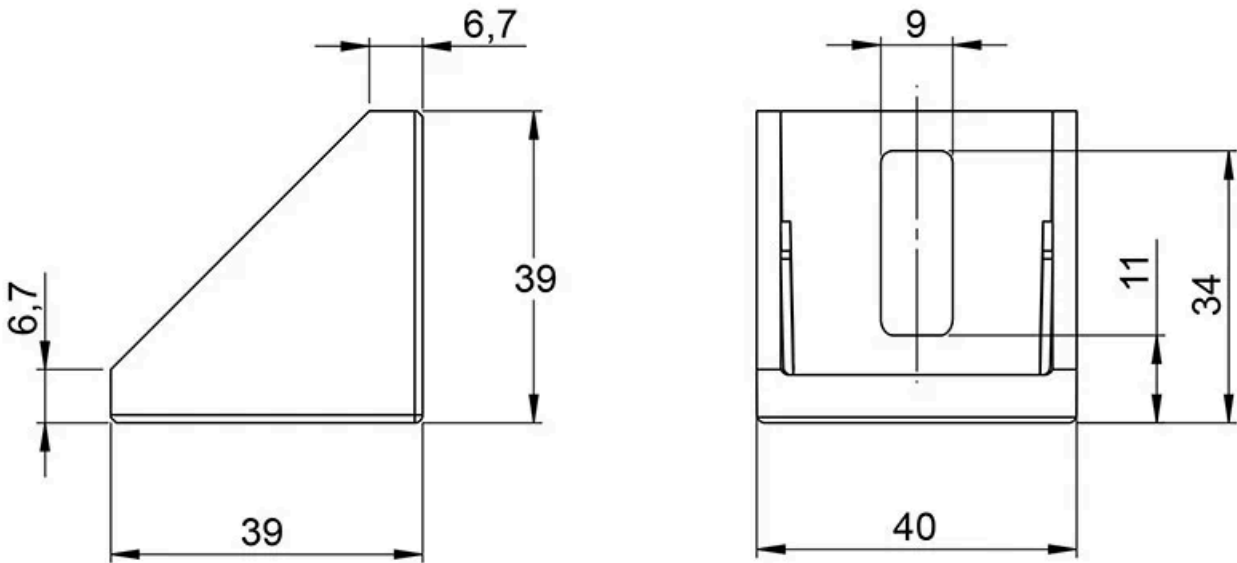

## Angle Bracket

Dimensions in mm.

**General Data**

Designation	Description	Compatible with
RHL-4040A	Angle Bracket	RHL80, RHL110