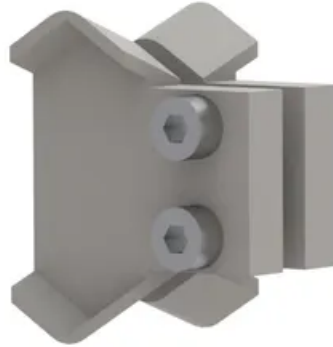

## ZK-WCS Wipers

Pair of wipers for CSW/CSWK-sliders. To keep the raceways free of contamination and ensure a longer service life.

For CSW/CSWK-sliders, the wipers are delivered un-assembled and need to be correctly oriented and laterally adjusted to the rail. In cases when a complete system of rail + slider(s) is ordered, wipers are already assembled, oriented, and adjusted to the rail.

## General Data

Wiper WCST for T-rail

Wiper WCSU for U-rail

Wiper WCSK for K-rail

| Designation | Size | Compatible with |
|-------------|------|-----------------|
| ZK-WCST18   | 18   | T-rail          |
| ZK-WCST28   | 28   | T-rail          |
| ZK-WCST43   | 43   | T-rail          |
| ZK-WCST63   | 63   | T-rail          |
| ZK-WCSU18   | 18   | U-rail          |
| ZK-WCSU28   | 28   | U-rail          |
| ZK-WCSU43   | 43   | U-rail          |
| ZK-WCSU63   | 63   | U-rail          |
| ZK-WCSK43   | 43   | K-rail          |
| ZK-WCSK63   | 63   | K-rail          |