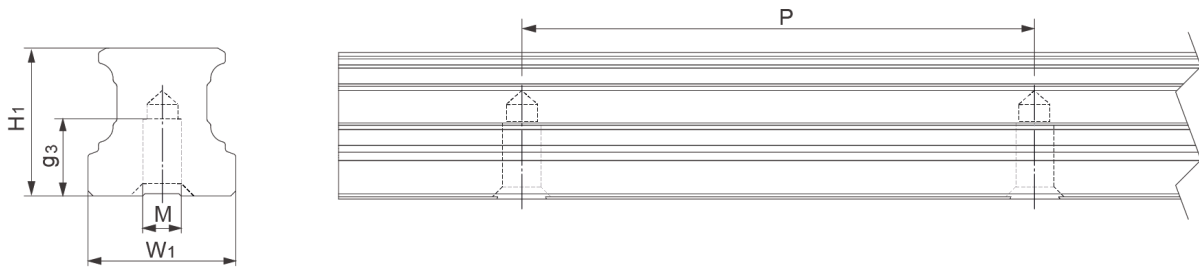

HRU Rail

Tapped from the bottom.
Cut to length acc. to request.
Rails can be joint together for extra long lengths.
Contact Rollco for more information.

Dimensions in mm.

General Data

Designation	Length (mm)	Weight Rail (g/m)
HRU15	4000	1290
HRU20	4000	2280
HRU25	4000	3020
HRU30	4000	4380
HRU35	4000	6790
HRU45	4000	10530
HRU55	4000	14000

Dimensions

Designation	H1	W1	M x g3	Hole Pitch (P)
HRU15	15	15	M5 x 8	60
HRU20	20	20	M6 x 10	60
HRU25	23	23	M6 x 12	60
HRU30	27	28	M8 x 15	80
HRU35	32	34	M8 x 15	80
HRU45	39	45	M12 x 19	105
HRU55	45.7	53	M14 x 24	120